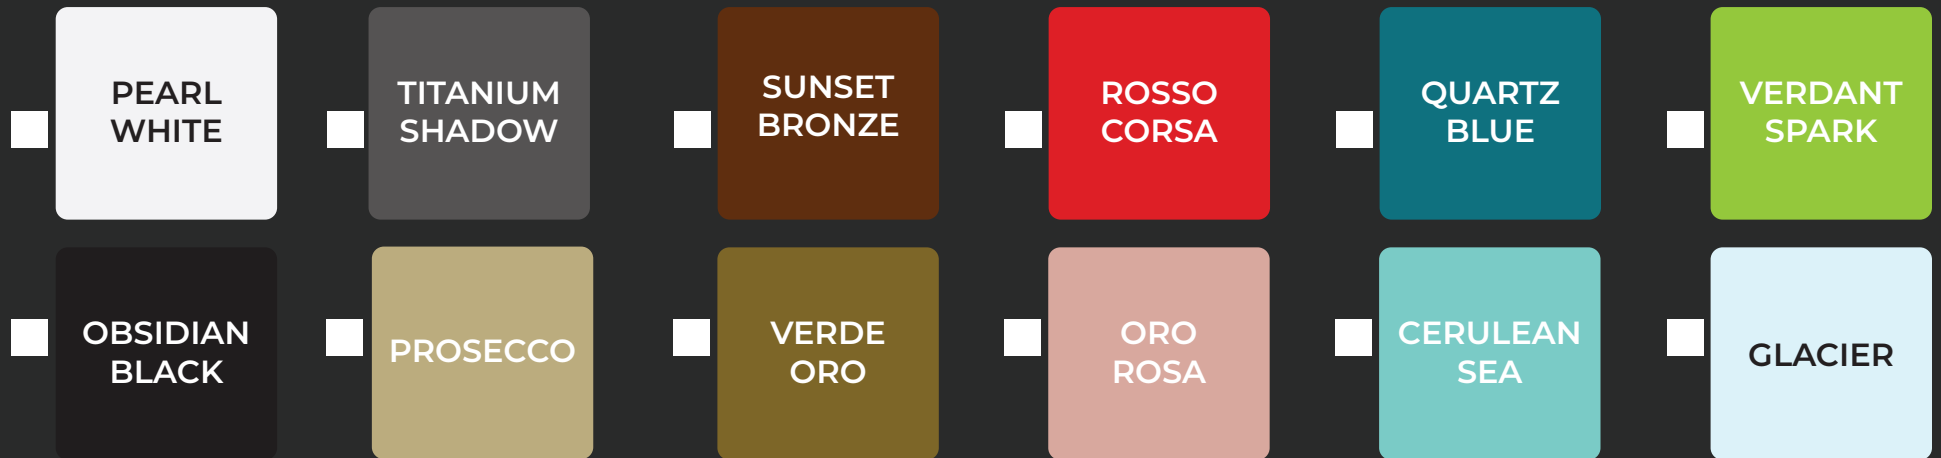

# PAINT

When it comes to colour, your NXT should reflect your style. Every one of our standard paint options is available to you at no extra cost—giving you the freedom to choose the finish that fits your lifestyle best. If you're looking for something even more unique, we also offer full custom colour mixing for an additional charge, ensuring your vehicle is truly one-of-a-kind.

## COLOUR