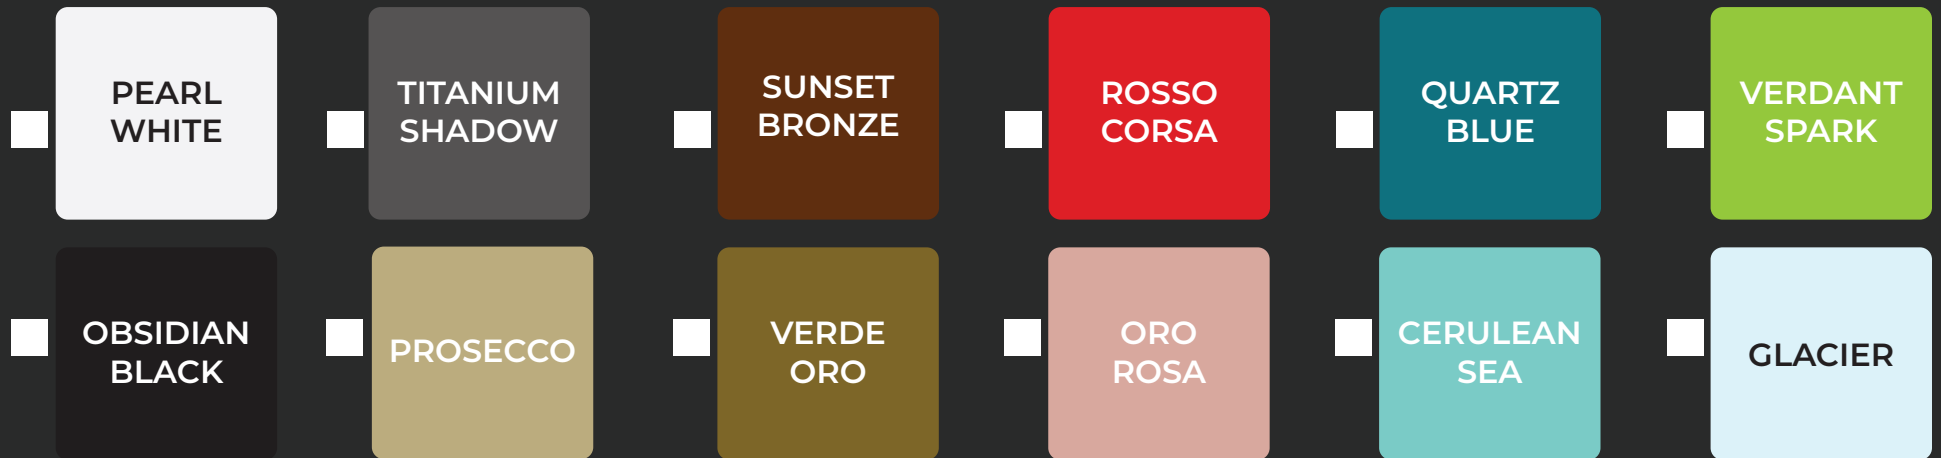

- 14" SC TURBINE RIMS - \$1,150

PAINT

When it comes to colour, your NXT should reflect your style. Every one of our standard paint options is available to you at no extra cost—giving you the freedom to choose the finish that fits your lifestyle best. If you're looking for something even more unique, we also offer full custom colour mixing for an additional charge, ensuring your vehicle is truly one-of-a-kind.

FINISH STYLE

GLOSS MATTE

COLOUR

ADDITIONAL OPTIONS

- CUSTOM COLOUR - \$1,495
- SECONDARY PAINT COLOUR - \$995
- FULL TRIM PAINT - \$1,915
- PAINTED ROOF - \$915
- PAINTED RIMS - \$1,095
- PAINTED CUSTOM STEERING WHEEL - \$495

Contact our sales team to discuss your ideas and explore additional customization possibilities beyond the form.

SEATING & STITCHING

COLOUR

■ BLACK

■ BUCKSKIN

STYLE & PATTERN

■ SC SPORT
(INCLUDED STANDARD)

■ SC CONTOUR - CROSS PANEL
\$1,395